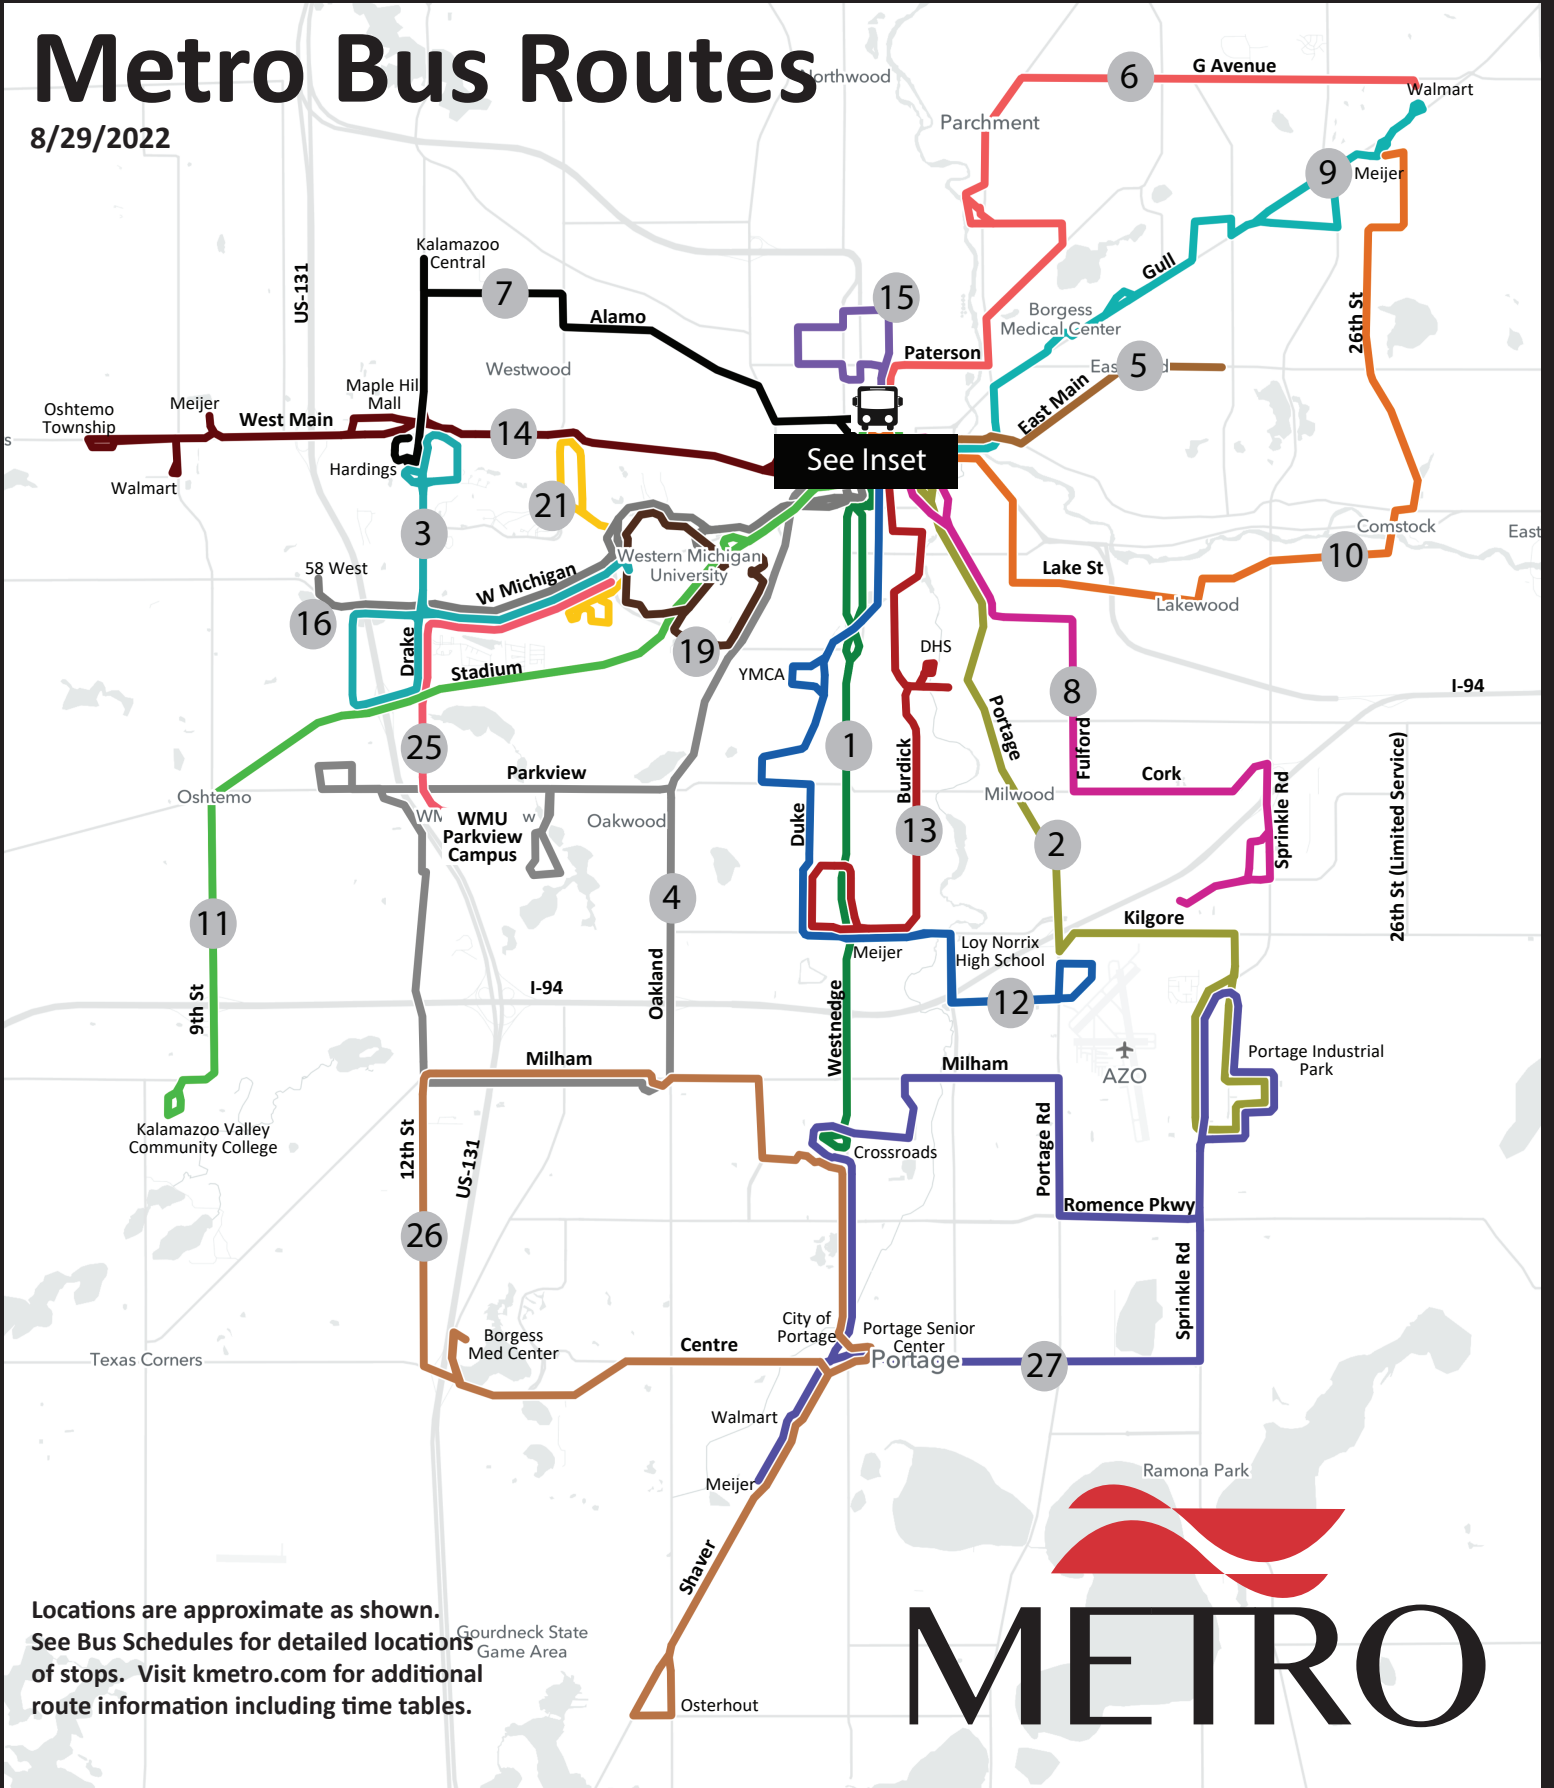

# Metro Bus Routes

8/29/2022

Locations are approximate as shown. See Bus Schedules for detailed locations of stops. Visit [kmetro.com](http://kmetro.com) for additional route information including time tables.

- |                   |                            |
|-------------------|----------------------------|
| 1 Westnedge       | 12 Duke Mon-Fri            |
| 2 Portage         | 13 South Burdick           |
| 3 West Michigan   | 14 West Main               |
| 4 Oakland         | 15 Paterson                |
| 5 East Main       | 16 Lovell                  |
| 6 Parchment       | 19 Ring Road Mon-Fri       |
| 7 Alamo           | 21 Solon Kendall Mon-Fri   |
| 8 Milwood         | 25 Parkview Campus Mon-Fri |
| 9 Gull Road       | 26 Centre                  |
| 10 Comstock       | 27 East Romence            |
| 11 Stadium / KVCC |                            |

**(269) 337-8222**  
**kmetro.com**

For Current Operating Hours and Schedules, visit [kmetro.com](http://kmetro.com) or scan code.

Track My Bus Mobile App Available Using myStop my